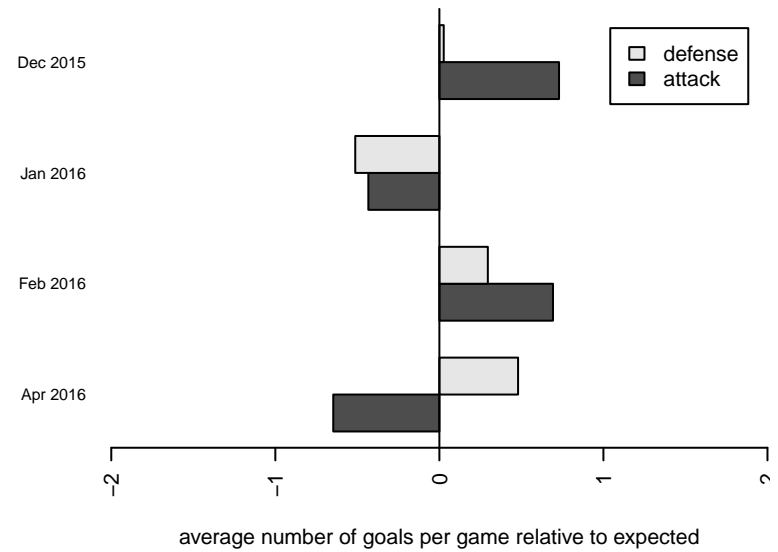

Performance relative to 13 month average