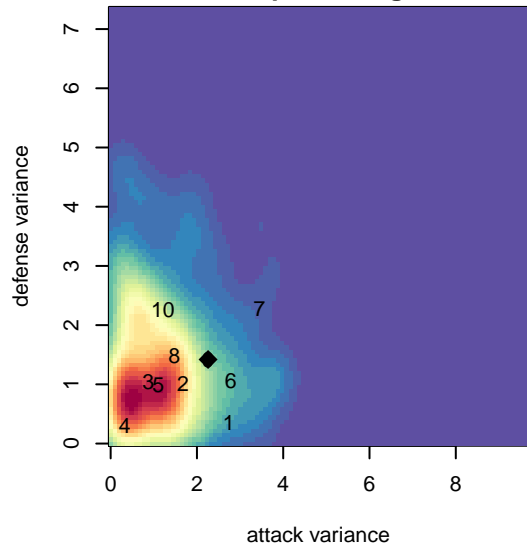

PCU Red G97

Portland City United SC
Portland, OR
G97 total strength=1619
attack=19.49 defense=14.99
fall league = PTT G97 Premier

alt names used:
PCU 97G Red
PCU 97G Red
PCU 97G Red
PCU 97G Red

Venues played:
2015 Eastside Timbers Showcase U18
2015 Portland Winter Showcase U18
2015 PTT G97 Premier
2015 OYS State Cup G97

PCU Red G97
Dots are actual minus expected GF (blue circles) and GA (red triangles).
Blue line is smoothed change in attack strength. Red is smoothed change in defense strength.

**attack and defense variance (black dot)
relative to other teams
and top 10 in region**